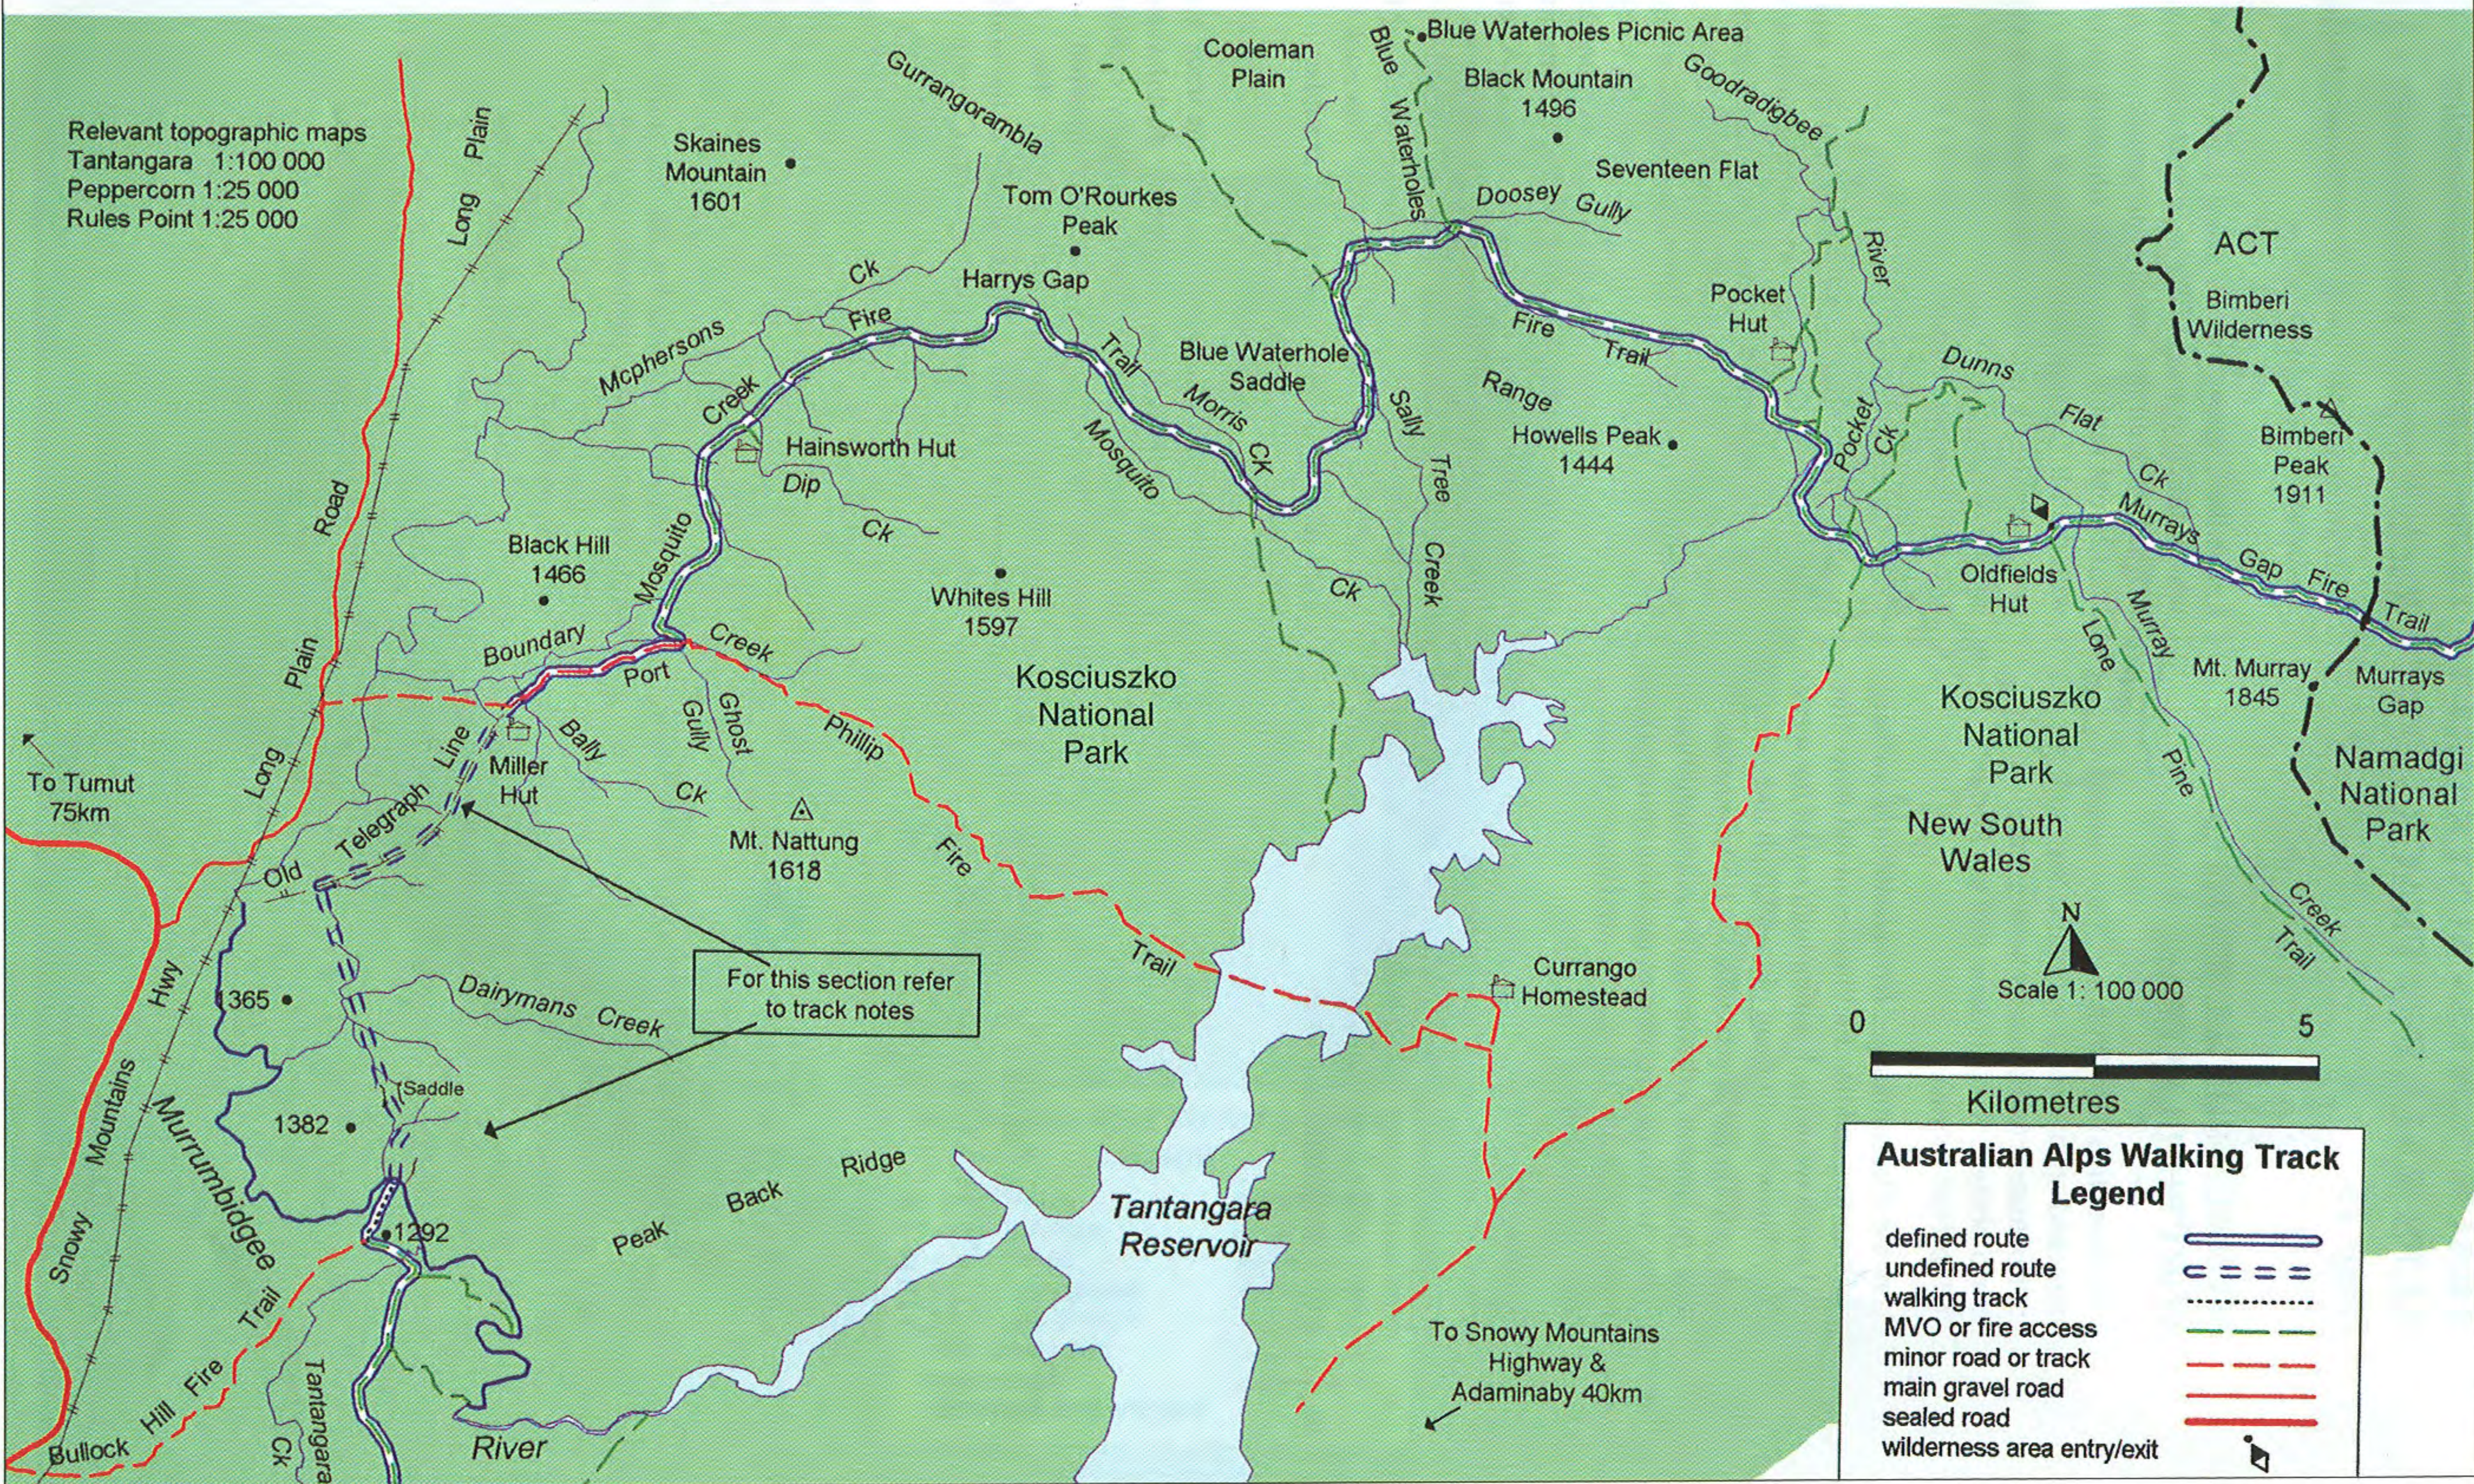

Australian Alps Walking Track

Map 15 Murrumbidgee River - Murrays Gap 38km

Relevant topographic maps
 Tintangara 1:100 000
 Peppercorn 1:25 000
 Rules Point 1:25 000

For this section refer to track notes

Australian Alps Walking Track Legend

- defined route
- undefined route
- walking track
- MVO or fire access
- minor road or track
- main gravel road
- sealed road
- wilderness area entry/exit

Not to be used for navigation