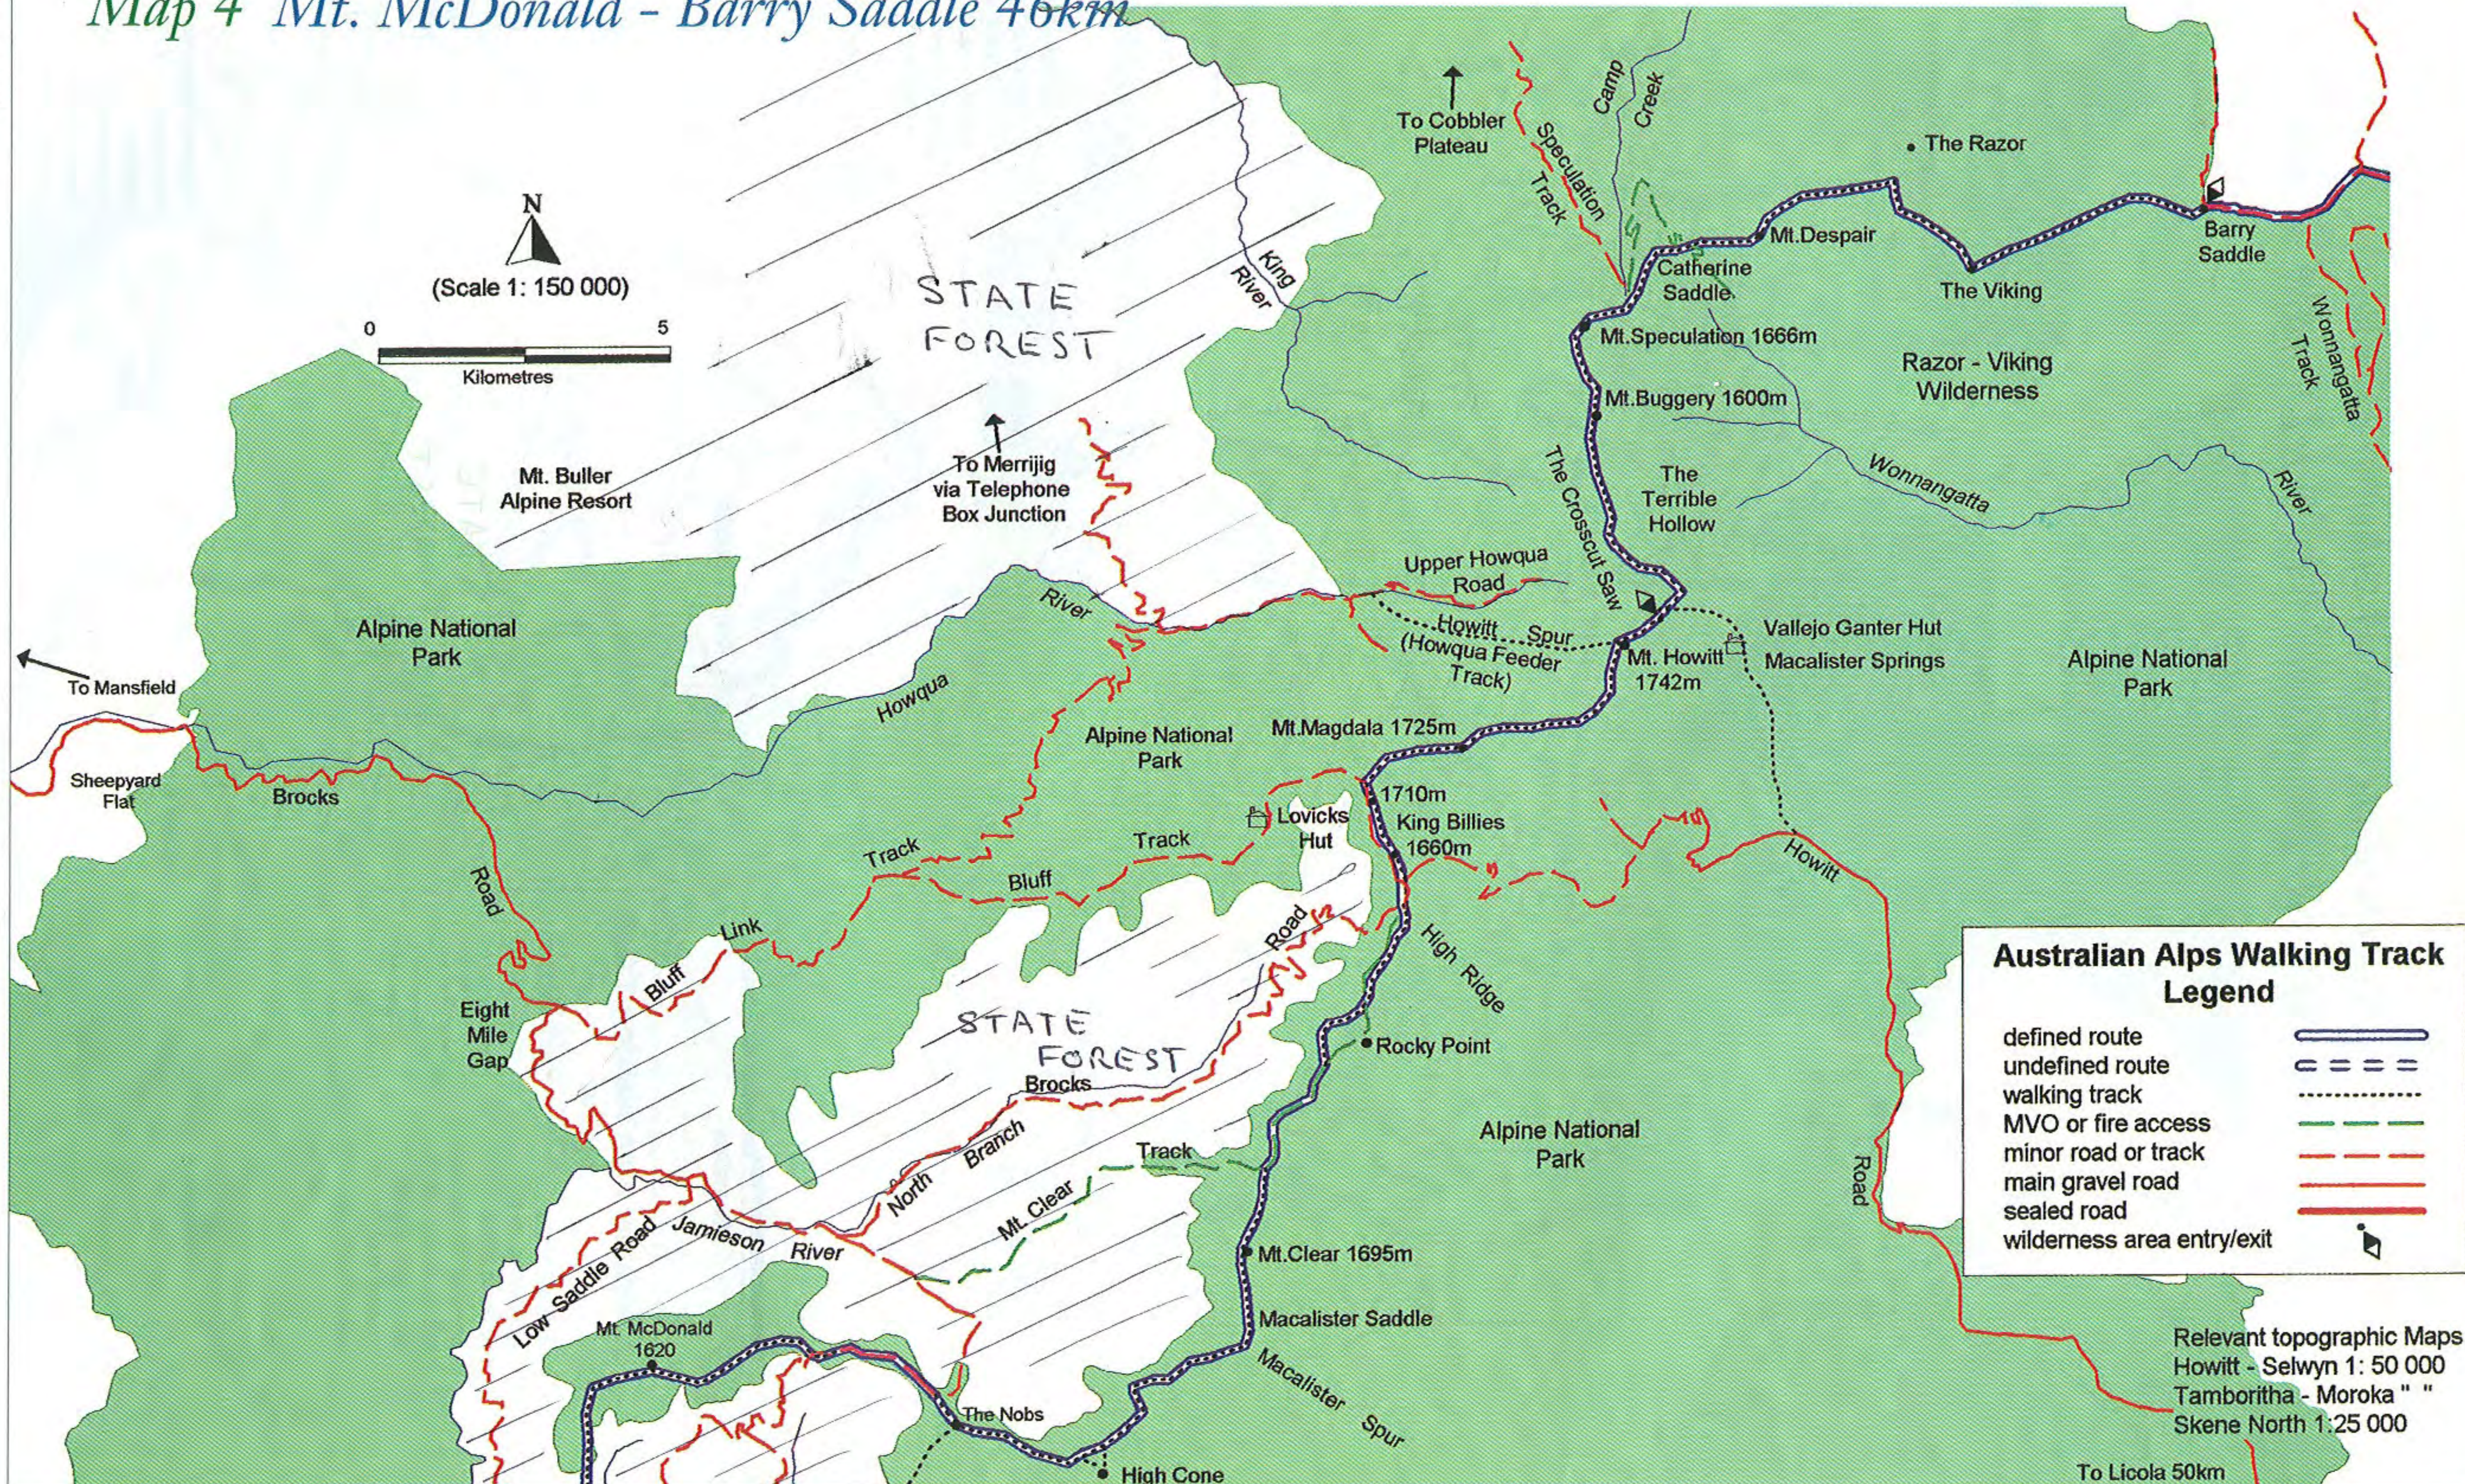

Australian Alps Walking Track

Map 4 Mt. McDonald - Barry Saddle 46km

Australian Alps Walking Track Legend

defined route	
undefined route	
walking track	
MVO or fire access	
minor road or track	
main gravel road	
sealed road	
wilderness area entry/exit	

Relevant topographic Maps
Howitt - Selwyn 1: 50 000
Tamboritha - Moroka " "
Skene North 1:25 000