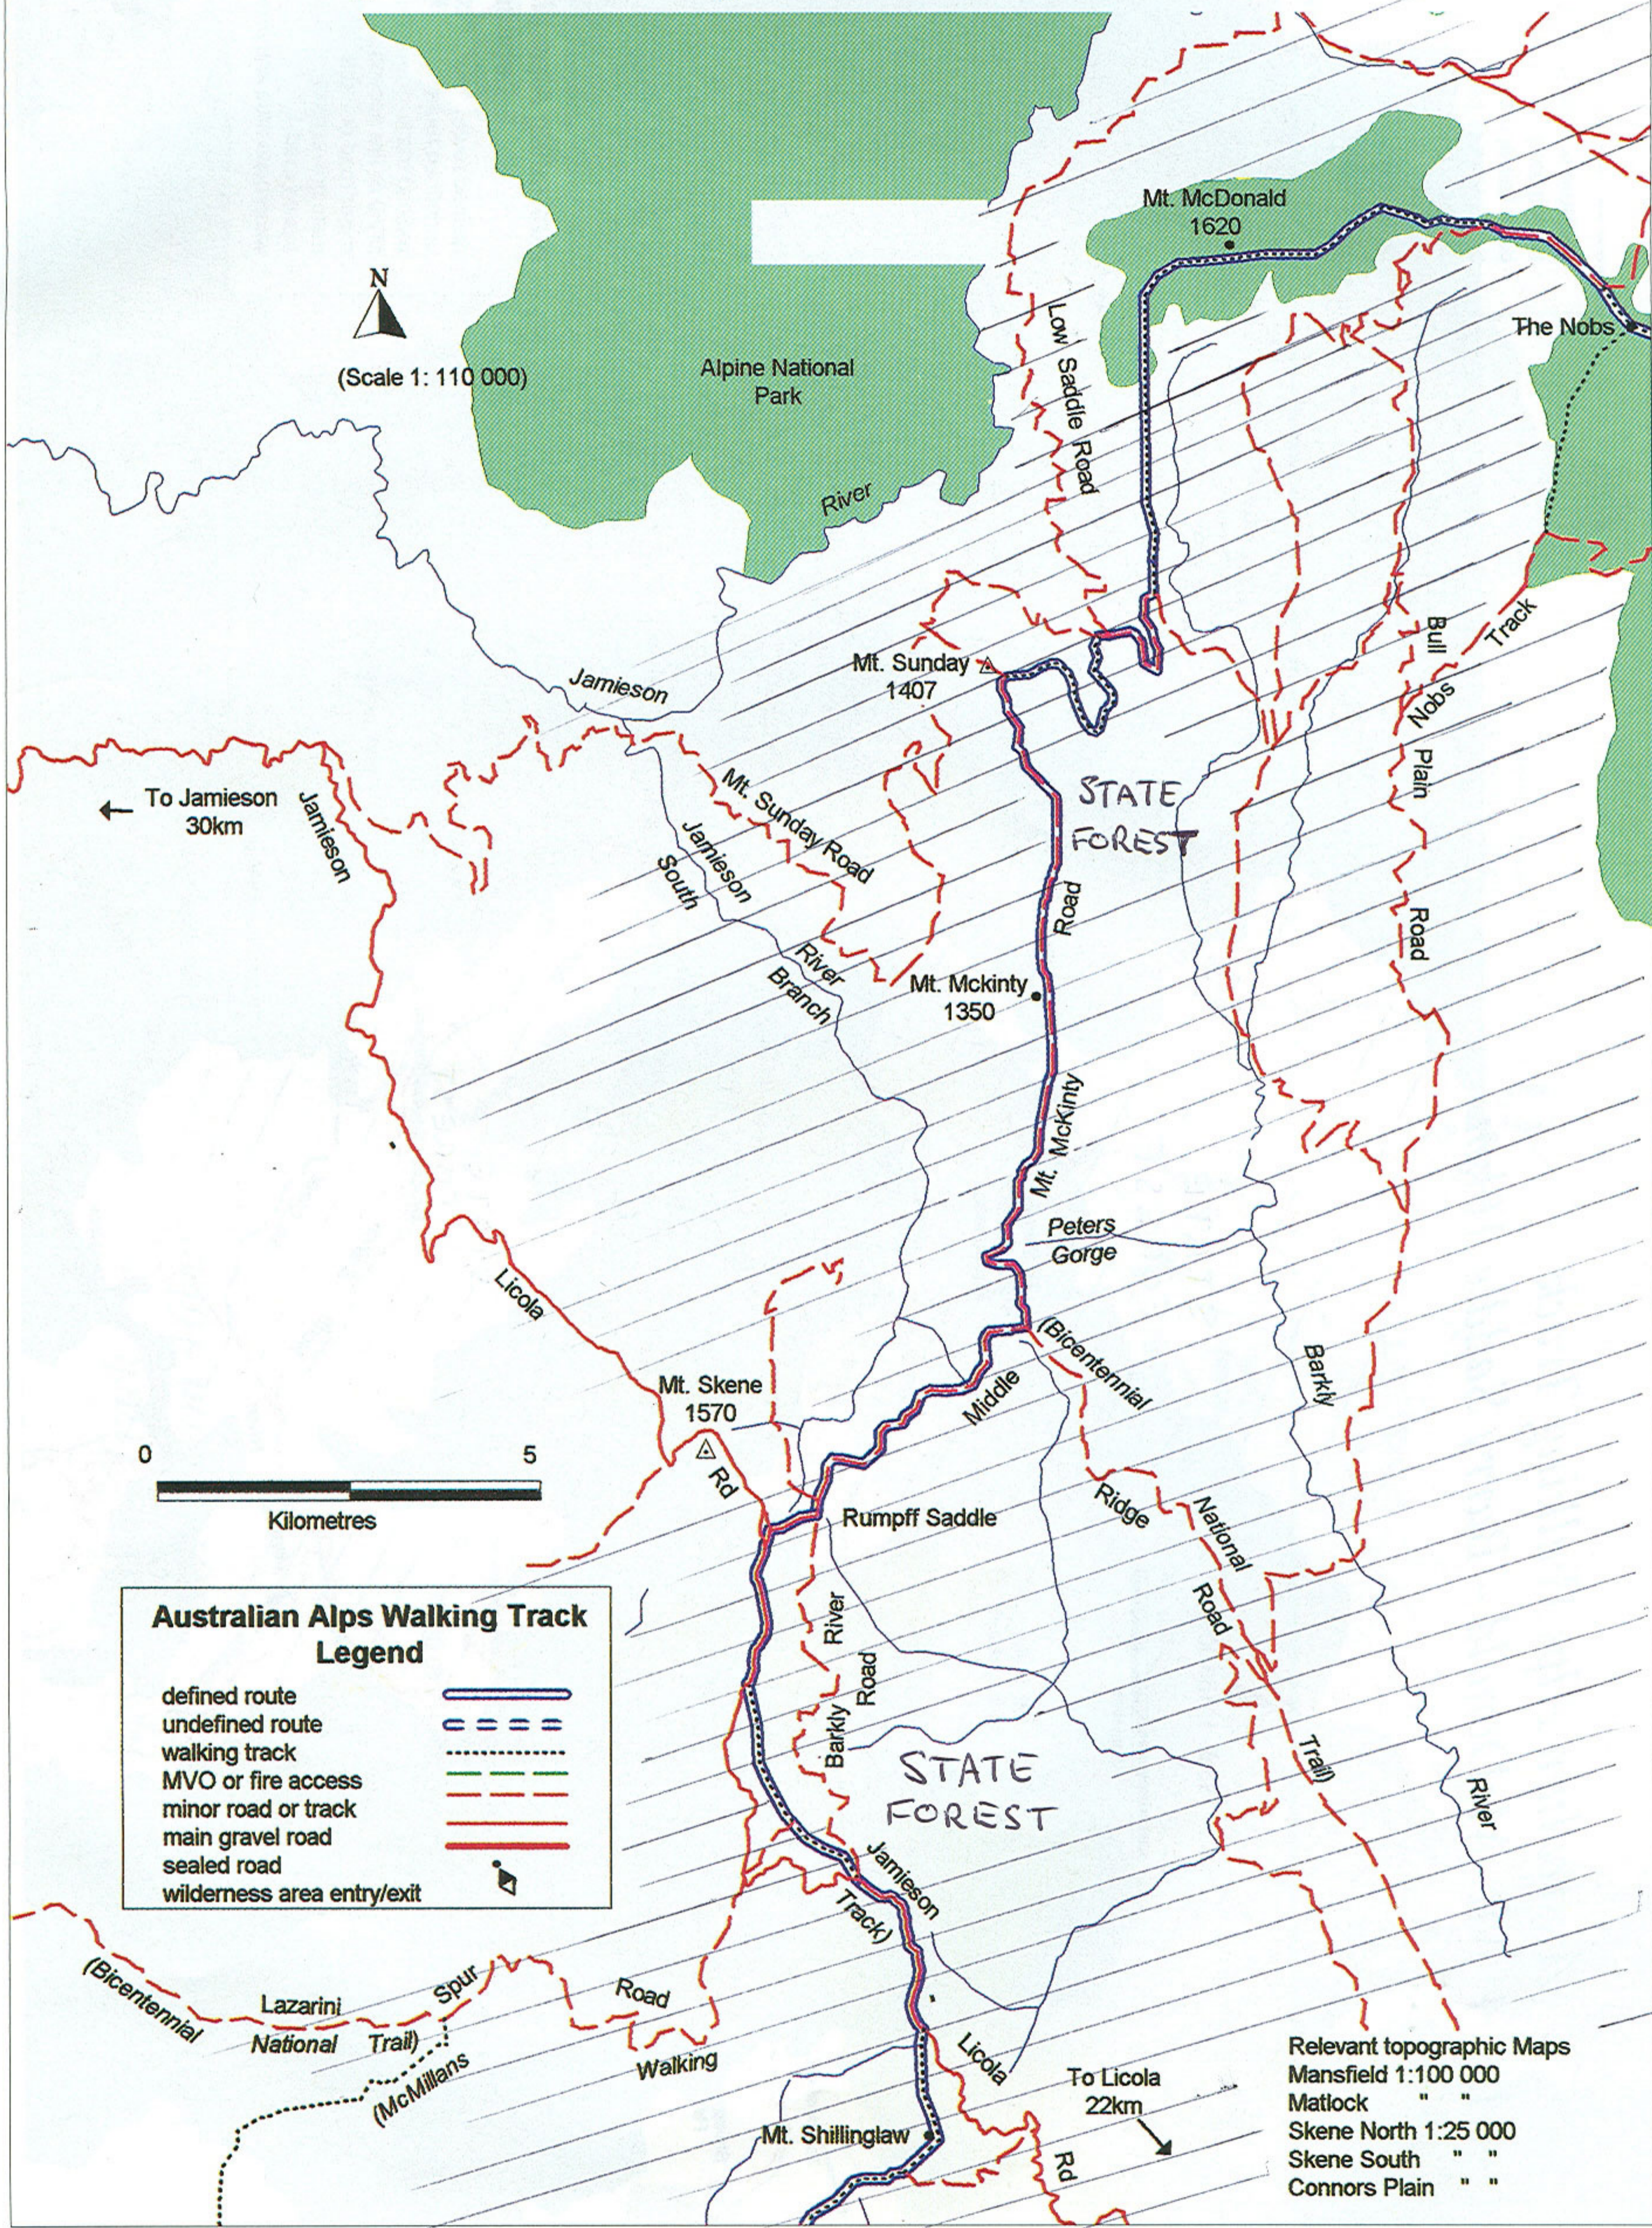

# Australian Alps Walking Track

## Map 3 Mt. Shillinglaw - Mt. McDonald 37km

N  
(Scale 1: 110 000)

0 5  
Kilometres

Relevant topographic Maps  
 Mansfield 1:100 000  
 Matlock " "  
 Skene North 1:25 000  
 Skene South " "  
 Connors Plain " "