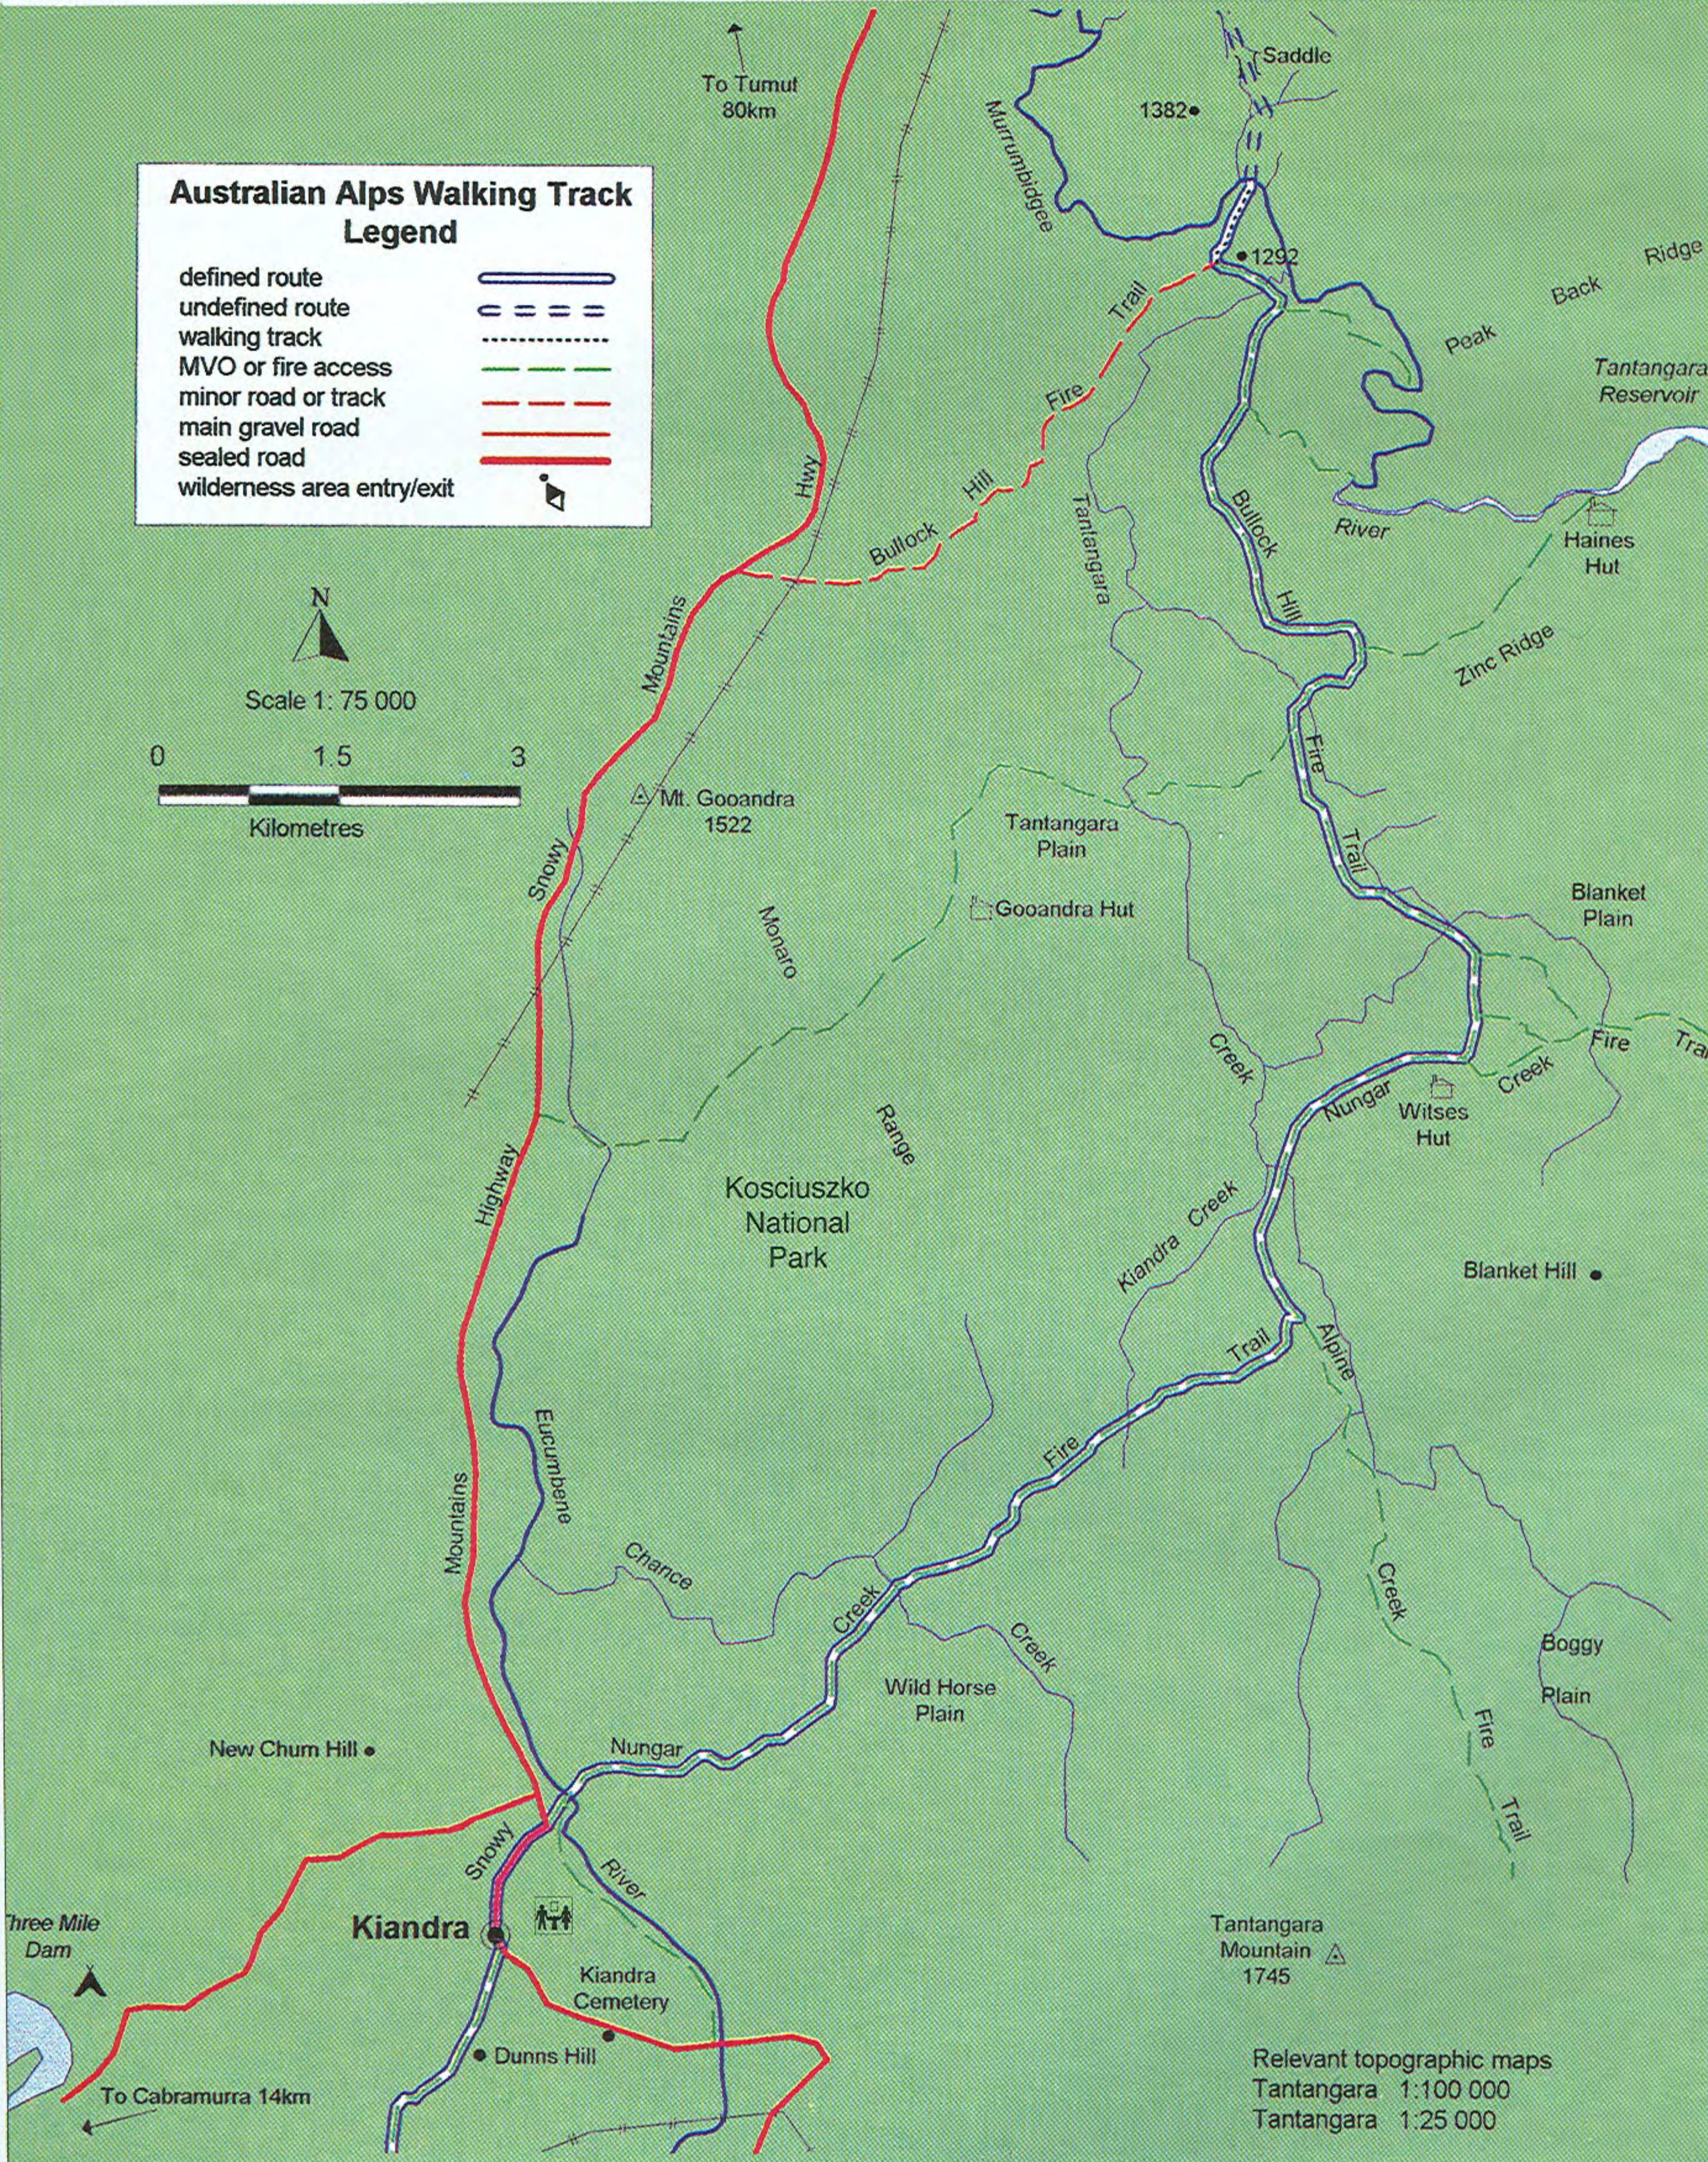

Australian Alps Walking Track

Map 14 Kiandra - Murrumbidgee River 23km

Australian Alps Walking Track Legend

defined route	
undefined route	
walking track	
MVO or fire access	
minor road or track	
main gravel road	
sealed road	
wilderness area entry/exit	

N

Scale 1: 75 000

0 1.5 3

Kilometres

Relevant topographic maps
 Tintangara 1:100 000
 Tintangara 1:25 000